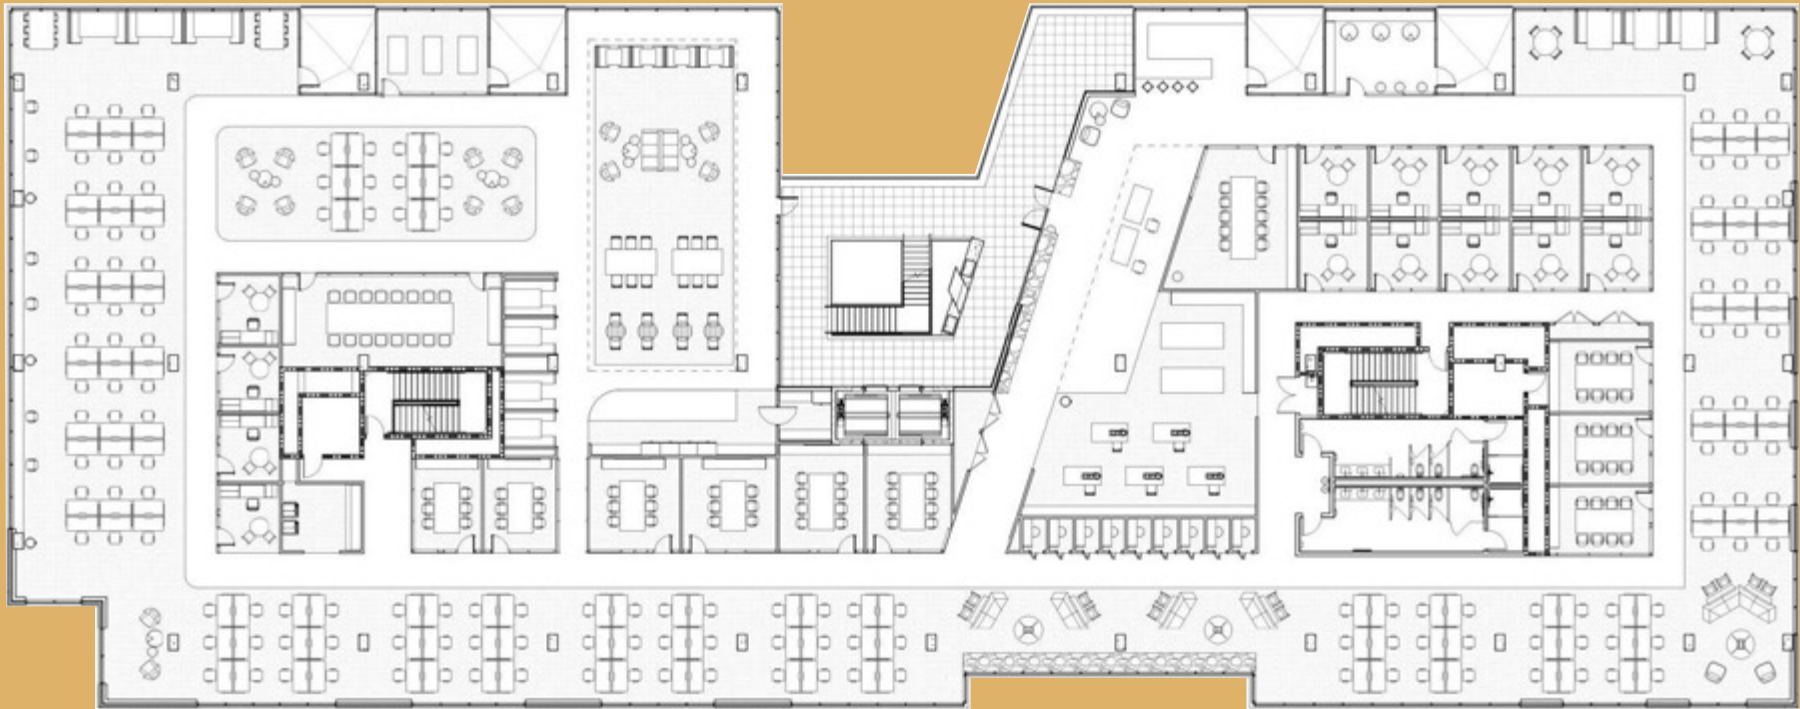

E. CESAR CHAVEZ ST.

COMAL ST.

SECOND FLOOR TEST FIT

28,206 SF
OFFICE SPACE

Workstations	152
Offices	14
Large Conference	2
Small/Medium Conference	9
Phone Booths	9
Collaboration	12