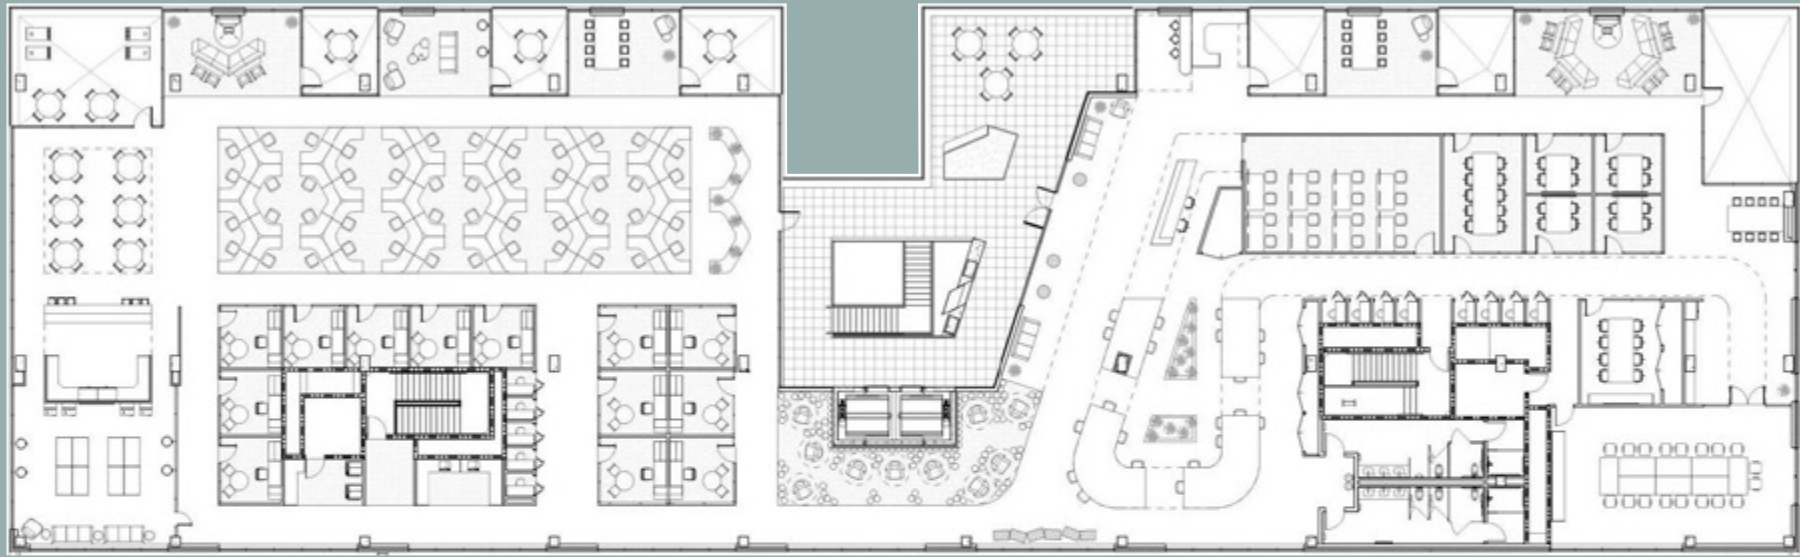

E. CESAR CHAVEZ ST.

COMAL ST.

THIRD FLOOR TEST FIT

22,107 SF
OFFICE SPACE

Workstations	48
Offices	18
Large Conference	13
Small/Medium Conference	8
Phone Booths	13
Collaboration	6